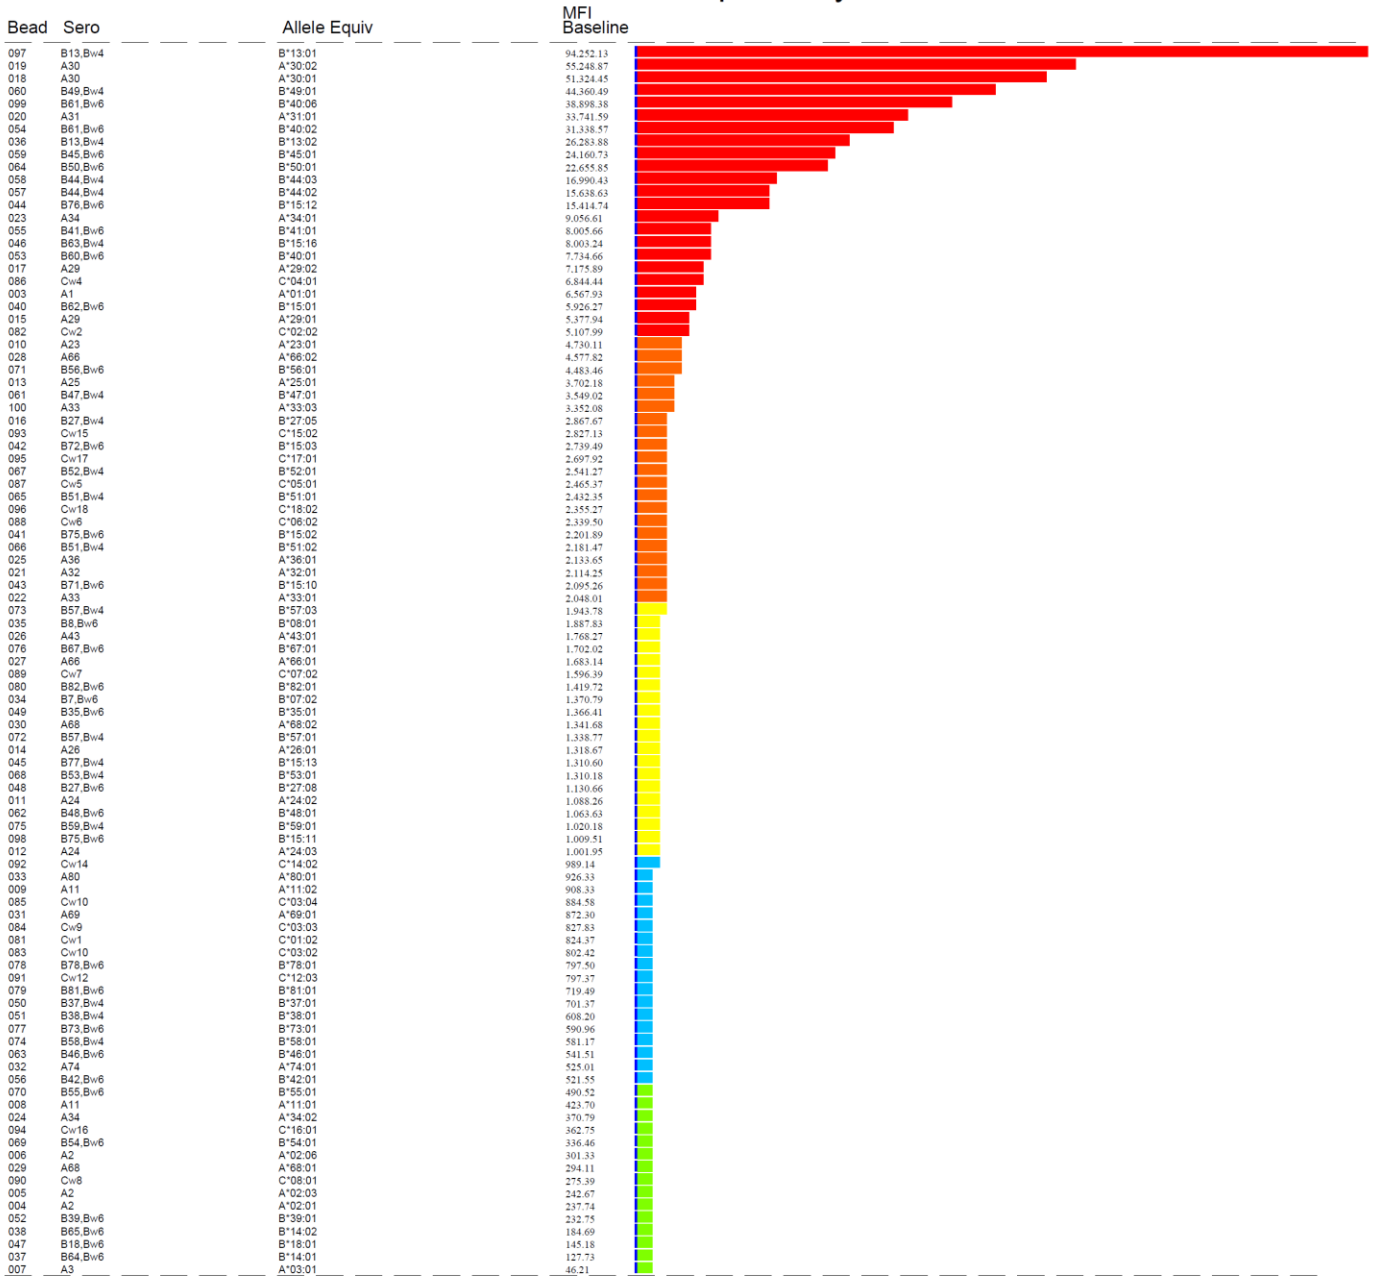

## Bead Specificity Chart